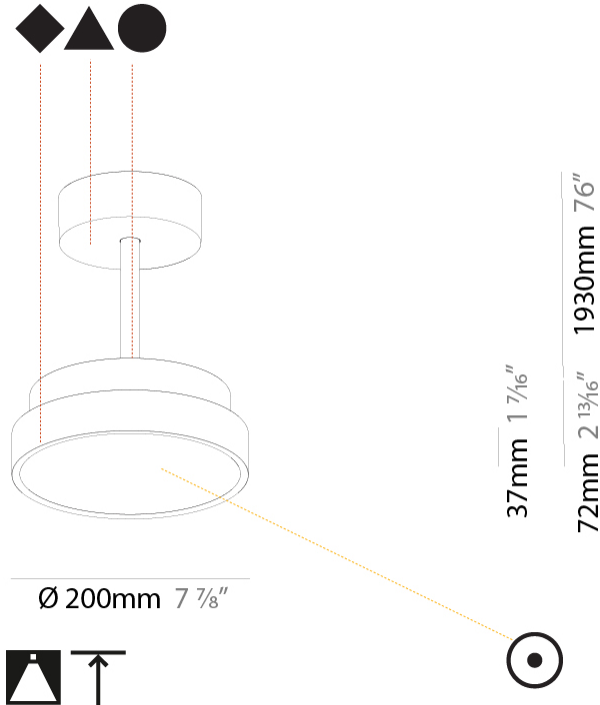

GENERAL

Series: Sign Diva Tube
Subseries: Sign Diva Tube
Partner: Prolicht
Division: Architectural
Installation: Suspension
Product Type: Pendant
Mounting Location: Ceiling
Light Distribution: Direct

PHYSICAL

Shape: Round
Diameter (mm): 200
Diameter (in): 7 7/8
Height (mm): 72
Height (in): 2 13/16
Max. Overall Height (mm): 1972
Max. Overall Height (in): 77 5/8
Weight (kg): 1.648
Weight (lbs): 3.633
Diffuser: PMMA - Opal / Micro-Prism / Sparkling Secret / Vintage Industrial
Fixture Finish: SSR / BKV / CWI / CRY / HAB / UFT / ITA / RUA / FTG / MYG / LOD / PUS / FRO / FUP / KIA / POP / BLS / SPG / MEY / GOH / CHC / COM / ABZ / JAG / OBR / MOS / ROR
Fixture Material: PMMA / Extruded Aluminum / Steel

ELECTRICAL

Lamp Type: LED (Zhaga Standard)
Input Wattage (W): 10
Dimming: Tri-Mode (Non-Dimming and Phase Dimming (120Vac only) and 0-10V Dimming)
Driver Included: Yes
Driver Location: Integrated
Driver Type: Constant Current - Universal
Driver Class: Class 2
Input Voltage (V): 120 - 277
Constant Current (MA): 350

LED

Color Temperature (°K): 2700 / 3000 / 3500 / 4000
Max. Delivered Lumen (lm): 836 / 895 / 903 / 921
Nominal Lumen (lm): 1280 / 1370 / 1382 / 1410
CRI: >90 CRI
Lamp Life (hrs): 50000

OPTICAL

RATINGS AND CERTIFICATIONS

Certified By: Certified for North American Standards
IP rating: IP20