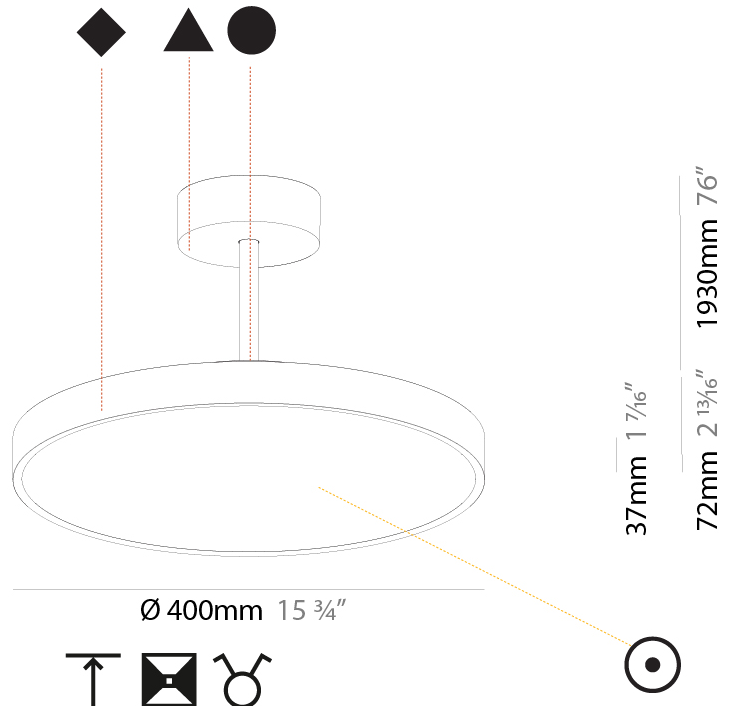

GENERAL

Series: Sign Diva Tube
Subseries: Sign Diva Tube
Partner: Prolicht
Division: Architectural
Installation: Suspension
Product Type: Pendant
Mounting Location: Ceiling
Light Distribution: Direct / Indirect

PHYSICAL

Shape: Round
Diameter (mm): 400
Diameter (in): 15 3/4
Height (mm): 72
Height (in): 2 13/16
Max. Overall Height (mm): 2002
Max. Overall Height (in): 78 13/16
Weight (kg): 3.314
Weight (lbs): 7.306
Diffuser: PMMA - Opal / Micro-Prism / Sparkling Secret / Vintage Industrial
Fixture Finish: SSR / BKV / CWI / CRY / HAB / UFT / ITA / RUA / FTG / MYG / LOD / PUS / FRO / FUP / KIA / POP / BLS / SPG / MEY / GOH / CHC / COM / ABZ / JAG / OBR / MOS / ROR
Fixture Material: PMMA / Extruded Aluminum / Steel

ELECTRICAL

Lamp Type: LED (Zhaga Standard)
Input Wattage (W): 30
Total Output Wattage (W): 27.8
Dimming: Tri-Mode (Non-Dimming and Phase Dimming (120Vac only) and 0-10V Dimming)
Driver Included: Yes
Driver Location: Integrated
Driver Type: Constant Current - Universal
Driver Class: Class 2
Input Voltage (V): 120 - 277
Constant Current (MA): 500 / 350

LED

Color Temperature (*K): 3000 / 3500 / 4000
Max. Delivered Lumen (lm): 3049 / 3019 / 3055 / 3117
Nominal Lumen (lm): 4182 / 4142 / 4189 / 4275
CRI: >90 CRI
Lamp Life (hrs): 50000

OPTICAL

RATINGS AND CERTIFICATIONS

Certified By: Certified for North American Standards
IP rating: IP20